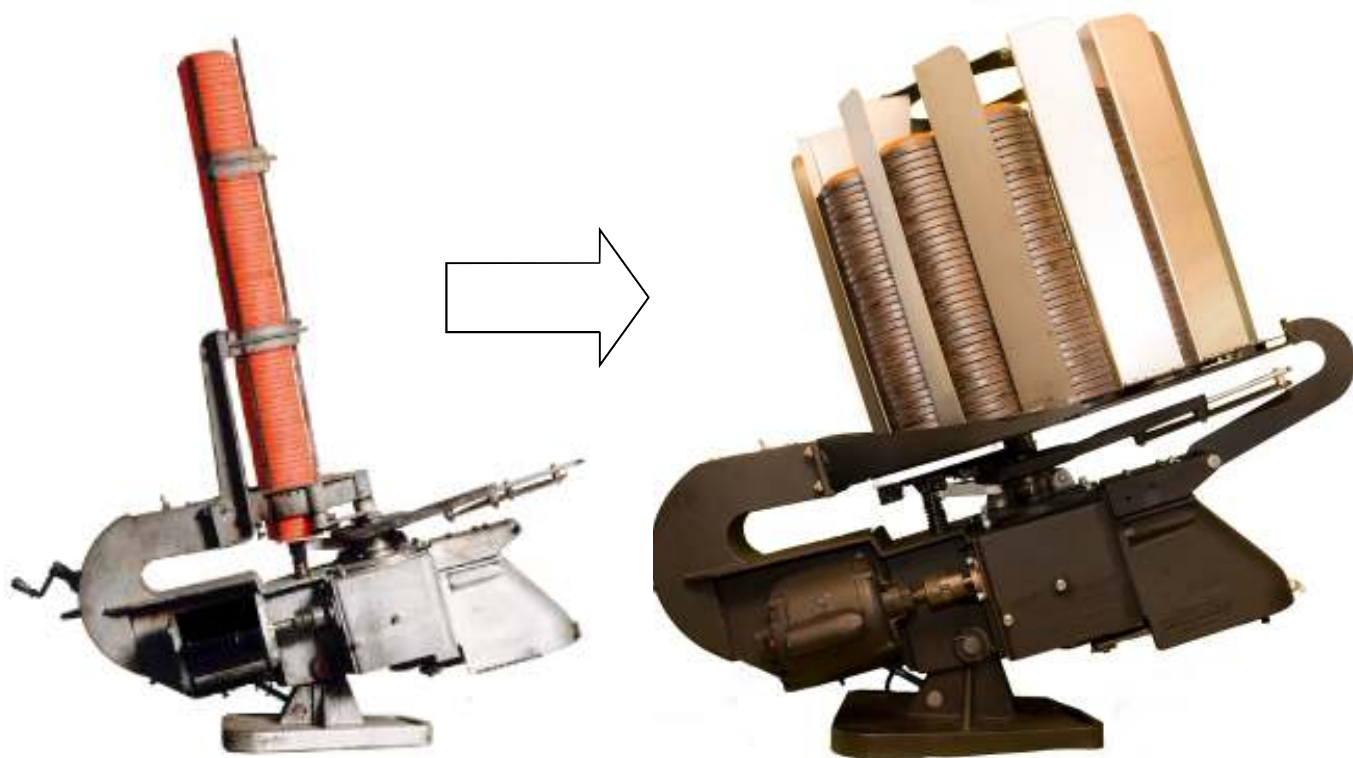

SkeetLoader SL500

Now you can increase the target capacity of the Western Self-Loading Skeet Machine with the SkeetLoader SL500 made by Western Retro.

Simply replace the single stack and bolt-on the SL500 in minutes. Loads 108mm or 110mm targets. Uses a direct drive gear timed off the rotation of the throwing arm. Perfect for skeet, 5-stand or sporting clays. Shop online or call to order yours today!

Features:

- Simple bolt on design
- 520 target capacity
- Powder-coated steel
- Loads skeet, battue, pheasant & international clays
- Stainless steel knife separation system
- Lifetime warranty
- Skeet machine sold separately